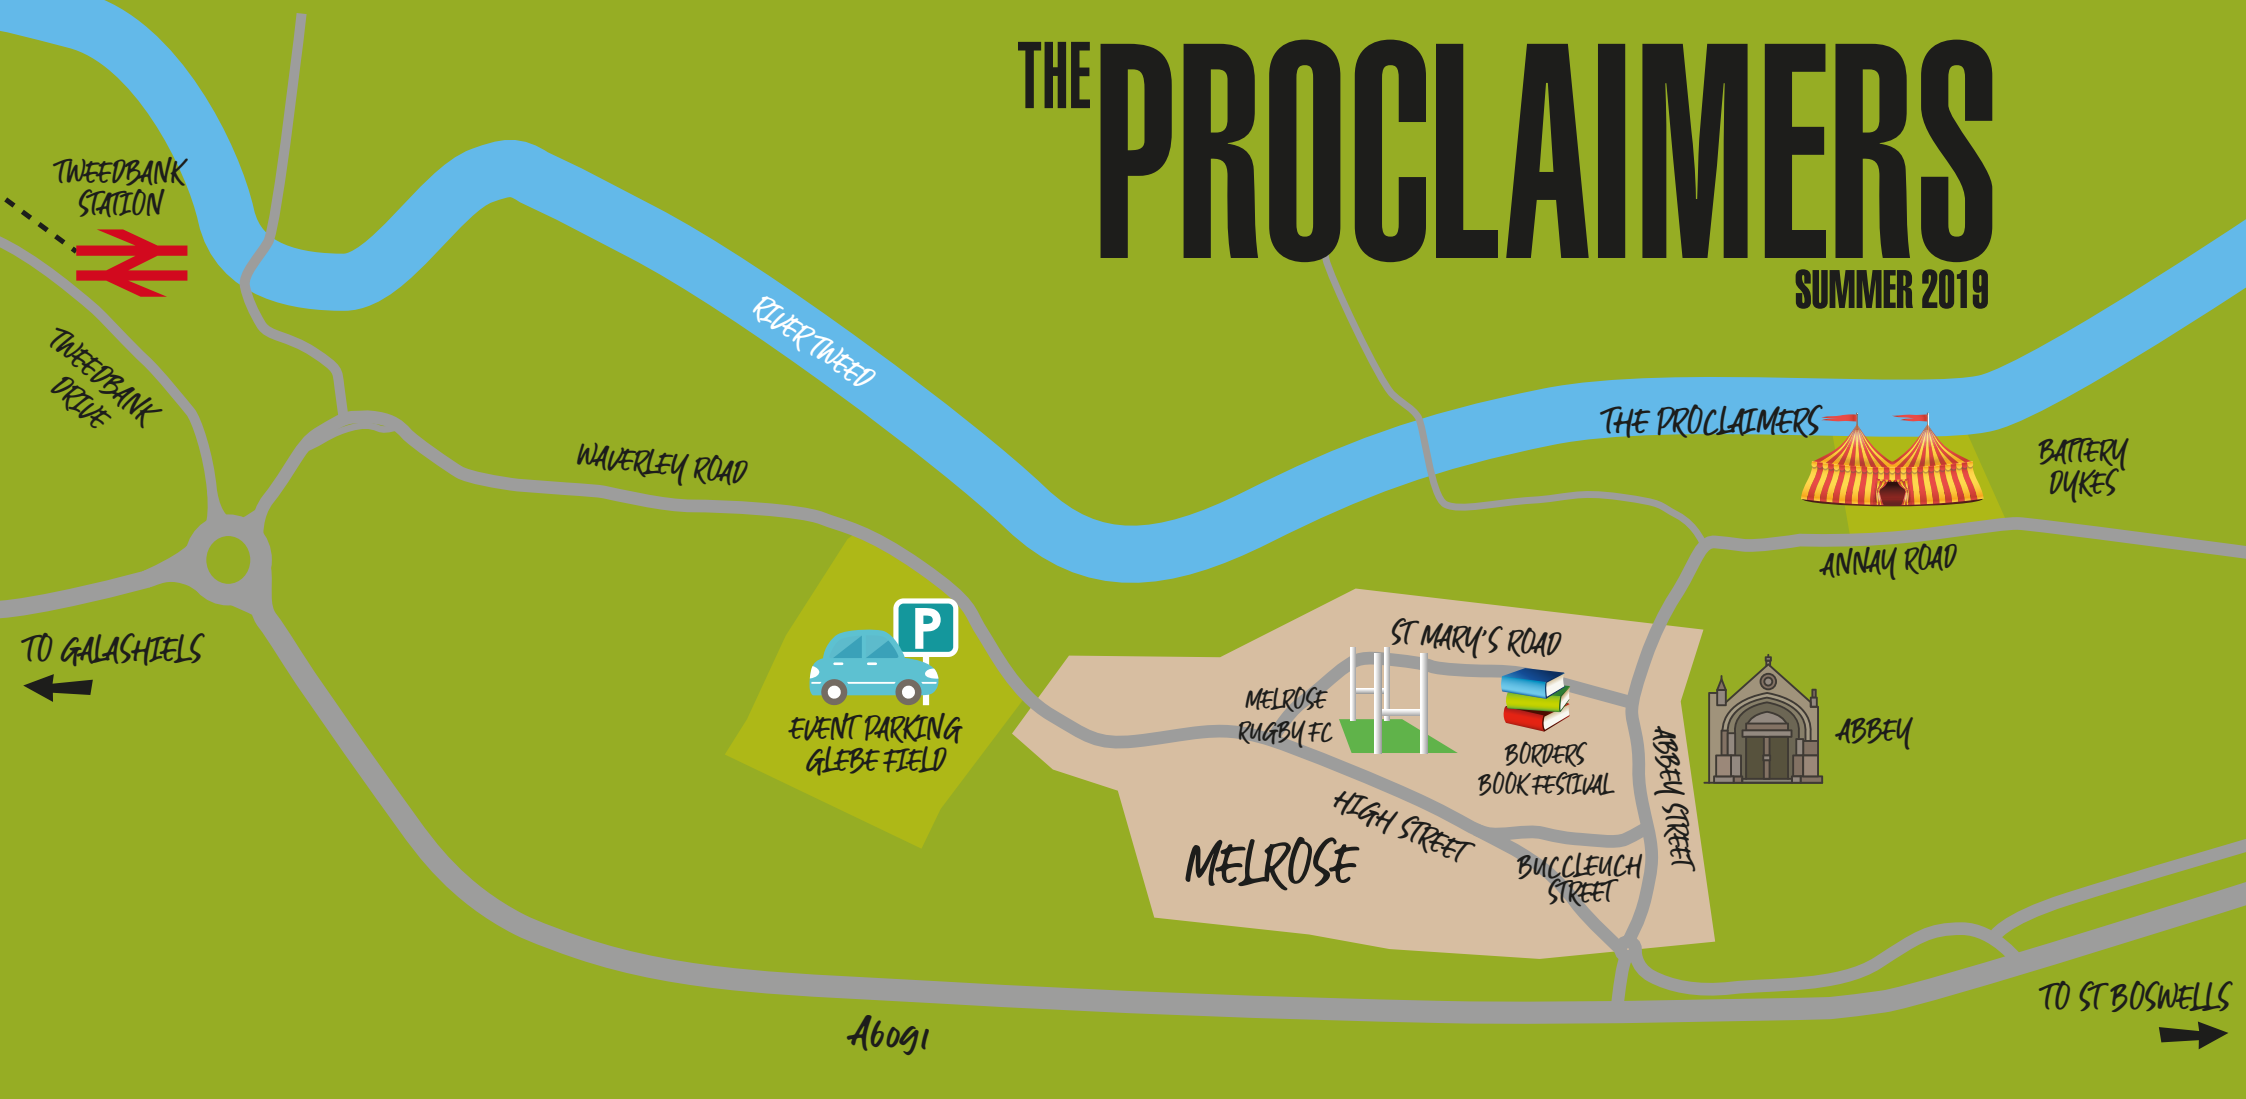

THE PROCLAIMERS

SUMMER 2019

TWEEDBANK STATION

TWEEDBANK DRIVE

RIVER TWEED

WAVERLEY ROAD

THE PROCLAIMERS

BATTERY DYKES

ANNAN ROAD

TO GALASHIELS

EVENT PARKING
GLEBE FIELD

MELROSE RUGBY FC

ST MARY'S ROAD

BORDERS BOOK FESTIVAL

ABBAY

MELROSE

HIGH STREET

BUCCLEUCH STREET

ABBAY STREET

A6091

TO ST BOSWELLS